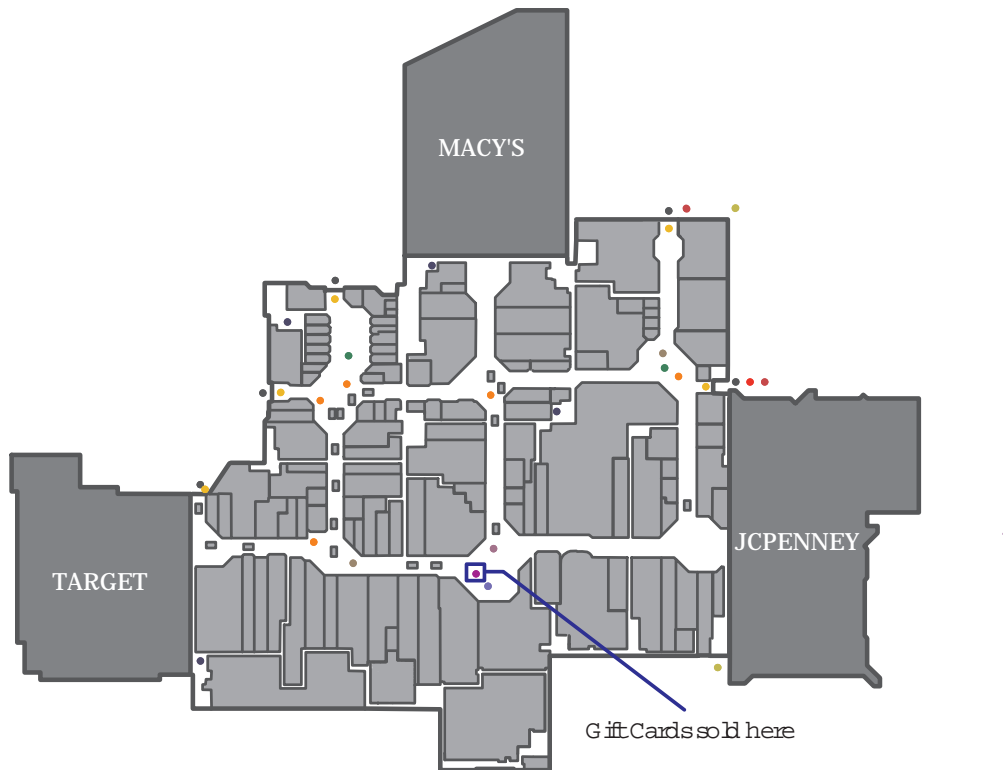

Lower Level

● ATM	● Entrance	● Mall Office	● Security
● Bus Stop	● Escalator	● Metro Shuttle	● Stairs
● Customer Service	● Info., Gift Cards, Strollers, Wheelchairs and Lost & Found	● Parking Deck	● Telephones
● Elevator		● Restrooms	● Telecomm. (For the Deaf)